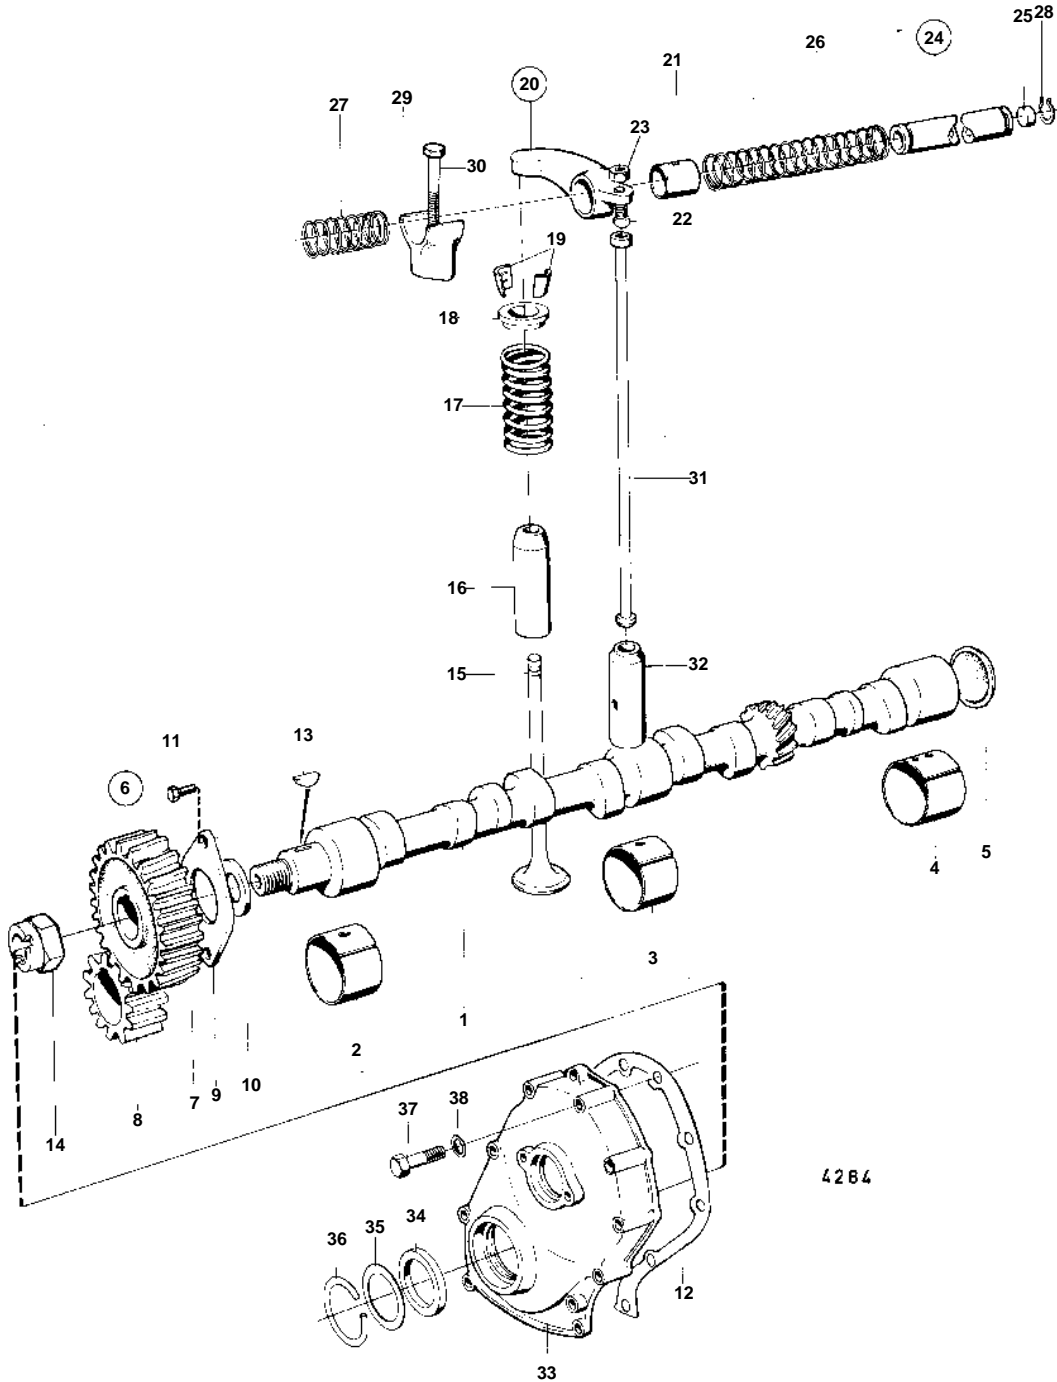

AQ115A, AQ115B, AQ130A, AQ130B, AQ130C, AQ130D

AQ115A, AQ115B, AQ130A, AQ130B, AQ130C, AQ130D

REF	PART NO.	QTY	DESCRIPTION	SEE SEC.	NOTES
1		1	Camshaft		
2		1	Bushing, BUSHING		
				12743	
3		1	Bushing, BUSHING	12737	
				12743	
4		1	Bushing, BUSHING	12737	
				12743	
5		1	Expansion plug, PLUG	12737	
				12743	
6	875375	1	Set		
7		1	· CAMSHAFT GEAR		
8		1	· CRANKSHAFT GEAR		
9		1	· THRUST FLANGE		
10		1	· Spacer ring		
11		2	· Hexagon screw		
12	418620	1	· Gasket		
13	910118	1	Woodruff key		
14		1	Nut		
15	419734	4	Inlet valve		
	419735	4	Exhaust valve		
16	419652	4	Valve guide, INTAKE	12771	
				12772	
	419653	4	Valve guide, EXHAUST	12771	
				12772	
17	418737	8	Valve spring		
18	460181	8	Washer		
19	419643	16	Valve collet		
20	418298	4	Rocker arm		NO. 2-4-6-8
	418301	4	Rocker arm		NO. 1-3-5-7
21	418297	8	· Bushing		
22	418286	8	· Ball stud		
23	921781	8	· Hexagon nut		
24		1	Rocker arm shaft		
25	955083	2	· Cap plug		
26	418426	3	Compression spring		
27	411140	2	Valve spring		
28	914456	2	Snap ring		
29		4	Bearing bracket		
30	191689	4	Screw		
31	418304	8	Push rod		
32	1218630	8	Tappet		
33		1	Timing gear casing		
34		1	Felt ring		
35	418626	1	Retainer		
36		1	Lock ring		
37	955514	2	Hexagon screw		L = 25 MM
	940158	7	Hexagon screw		L = 45 MM
38	941906	9	Spring washer		